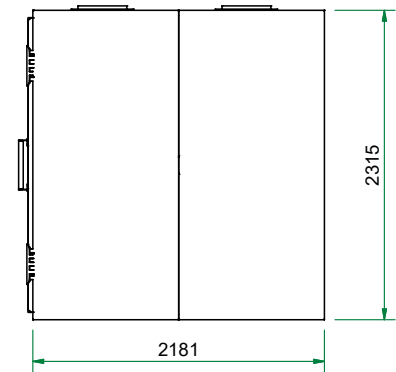

The possible locations for the shielded door are marked green

Heavy Honeycomb 465x465 (doorlaat 300x300)\_04

Title : Faraday cage 2x4 2181x4445		Scale 1 : 40	Designed : RvdB	Checked :	
Projectname : Faraday cage 2x4 2181x4445			Date : 5-12-2022	Date :	
Client:		 WWW.HOLLANDSHIELDING.COM TELEFOON : +31 78 204 9000 FAX : +31 78 204 9008 E-MAIL : INFO@HOLLANDSHIELDING.COM	A3 Page	Project number:	Rev. 00
				1 of 1	Drawing number
				Faraday cage 2x4 2181x4445	