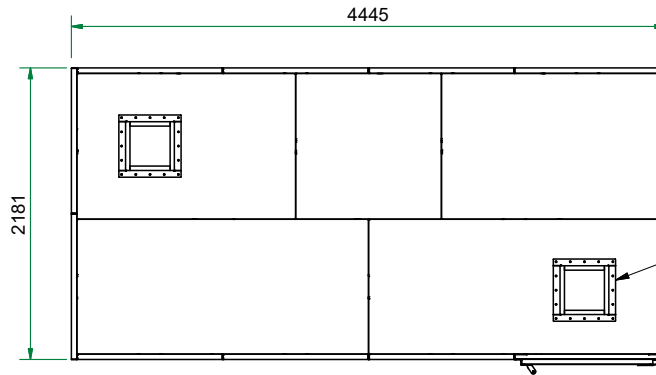

The possible locations for the shielded door are marked green

Heavy Honeycomb 465x465 (doorlaat 300x300)\_04

Title : Faraday cage 2x4 2181x4445		Scale 1 : 40	Designed : RvdB	Checked :	
Projectname : Faraday cage 2x4 2181x4445			Date : 5-12-2022	Date :	
Client:		 WWW.HOLLANDSHIELDING.COM TELEFOON : +31 78 204 9000 FAX : +31 78 204 9008 E-MAIL : INFO@HOLLANDSHIELDING.COM	A3 Page	Project number:	Rev. 00
				1 of 1	Drawing number
				Faraday cage 2x4 2181x4445	